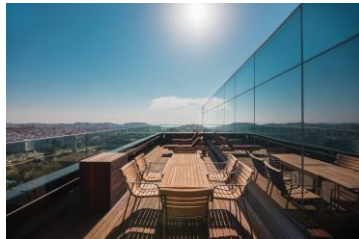

MEETINGS INSIDE UP TO 450 PEOPLE

MEETING ROOMS – CAPACITY CHART

Function Rooms	Floor	Size sqm.	Size sqf.	Height mt.	Height ft.	Theatre	Classroom	U-shape	Boardroom	Banquet	Banquet w/ buffet	Cocktail
EVENTS & CONFERENCES												
Coimbra A + B	2	360	3875	5.5	16.4	450	210	80	70	336	264	500
Coimbra A	2	135	1453	5.5	16.4	120	84	45	40	126	92	150
Coimbra B	2	225	2421	5.5	16.4	250	140	63	46	192	144	280
Évora	2	92.2	990	2.65	6.56	80	56	30	28	92	60	80
Sesimbra	2	47	506	2.95	6.56	35	-	23	20	30	20	30
Nazaré	2	47	506	2.95	6.56	35	-	23	20	30	20	30
Faro	2	22.5	237	2.95	6.56	15	-	-	10	10	-	15
Estremoz	2	22.5	237	2.95	6.56	15	-	-	10	10	-	15
Secúbal	2	26.4	280	2.95	6.56	15	-	-	10	10	-	-
Eduardo VII	2	353	3800	2.65	6.56	-	-	-	-	260	220	350
Beja	1	20	215	2.9	6.56	-	-	-	10	-	-	-
Silves	1	20	215	2.9	6.56	-	-	-	10	-	-	-
Porto	0	252	2713	3.25	9.84	150	90	45	42	192	168	250
Óbidos A + B	0	151	1625	3.15	9.84	120	80	44	44	120	96	140
Óbidos A	0	75	807	3.15	9.84	60	30	27	24	40	36	60
Óbidos B	0	76	818	3.15	9.84	60	40	30	28	60	48	80
Cascais	0	75	807	2.7	6.56	30	18	15	14	24	24	40

- 14 meeting rooms divided in 2 floors
- Diversity of room sizes up to 450 people in Theater and 550 people in cocktail
- 6 meeting rooms with daylight
- Large foyer with daylight (fits 300 people in cocktail)
- Private Area for group meals up to 250 people