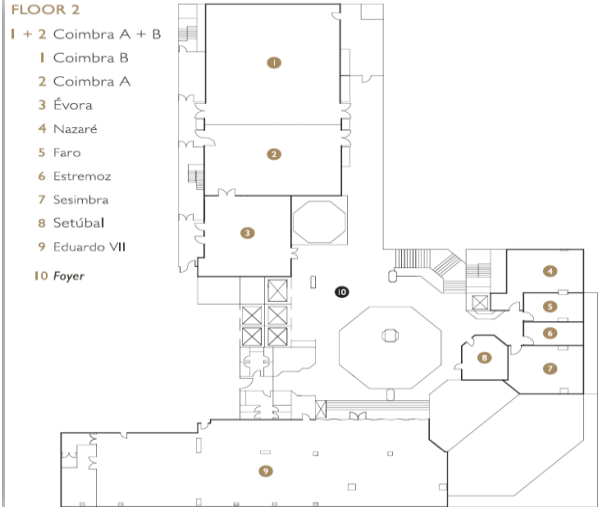

MEETINGS INSIDE UP TO 450 PEOPLE

MEETING ROOMS – CAPACITY CHART

Function Rooms	 Floor	 Size sqm.	 Size sqf.	 Height mt.	 Height ft.	 Theatre	 Classroom	 U-shape	 Boardroom	 Banquet	 Banquet w/ buffet	 Cocktail
EVENTS & CONFERENCES												
Coimbra A + B	2	360	3875	5.5	16.4	450	210	80	70	336	264	500
Coimbra A	2	135	1453	5.5	16.4	120	84	45	40	126	92	150
Coimbra B	2	225	2421	5.5	16.4	250	140	63	46	192	144	280
Évora	2	92.2	990	2.65	6.56	80	56	30	28	92	60	80
Sesimbra	2	47	506	2.95	6.56	35	-	23	20	30	20	30
Nazaré	2	47	506	2.95	6.56	35	-	23	20	30	20	30
Faro	2	22.5	237	2.95	6.56	15	-	-	10	10	-	15
Estremoz	2	22.5	237	2.95	6.56	15	-	-	10	10	-	15
Secúbal	2	26.4	280	2.95	6.56	15	-	-	10	10	-	-
Eduardo VII	2	353	3800	2.65	6.56	-	-	-	-	260	220	350
Beja	1	20	215	2.9	6.56	-	-	-	10	-	-	-
Silves	1	20	215	2.9	6.56	-	-	-	10	-	-	-
Porto	0	252	2713	3.25	9.84	150	90	45	42	192	168	250
Óbidos A + B	0	151	1625	3.15	9.84	120	80	44	44	120	96	140
Óbidos A	0	75	807	3.15	9.84	60	30	27	24	40	36	60
Óbidos B	0	76	818	3.15	9.84	60	40	30	28	60	48	80
Cascais	0	75	807	2.7	6.56	30	18	15	14	24	24	40

- 14 meeting rooms divided in 2 floors
- Diversity of room sizes up to 450 people in Theater and 550 people in cocktail
- 6 meeting rooms with daylight
- Large foyer with daylight (fits 300 people in cocktail)
- Private Area for group meals up to 250 people

MEETING ROOMS – FLOOR PLAN

INTERCONTINENTAL.
HOTELS & RESORTS